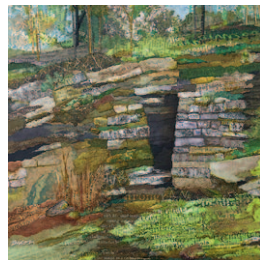

Bygone Source
Boyle County, Kentucky
Original size: 8³/₈ x 9¹/₁₆
Giclée, 150%: 12¹/₁₆ x 13³/₁₆